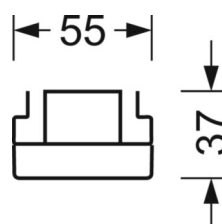

## LIGHTING TECHNOLOGY

Placement	LED, Colour rendering/Light colour CRI $\geq 80$ / 4000K
Colour tolerance (MacAdam)	3SDCM
Nominal luminous flux/switching steps (EDM)	7700lm/53W, 7500lm/52W, 7300lm/50W, 7100lm/48W, 6900lm/47W, 6700lm/45W, 6500lm/44W, 6300lm/42W, 6100lm/41W, 5800lm/39W, 5600lm/37W, 5400lm/36W, 5200lm/34W, 5000lm/33W, 4800lm/31W, 4600lm/30W
LED service life	50000h L80/B10 (Tq 30°C)
Luminaire luminous efficiency	157lm/W-144lm/W
Beam angle	115° (C0) / 110° (C90)
UGR lat./long.	26.5 / 25.9 (53W)

## DEEP-LINK

<https://www.regiolum.de/en/article/19470004220>

Reference	LED 7700lm/53W 840
$\eta_{LB}$	100 %
$\Phi \downarrow/\uparrow$	90 % / 10 %
UGR lat./long.	26.5 / 25.9

**MECHANICS**

<b>Housing colour</b>	traffic white RAL 9016
<b>Dimensions (LxWxDxH)</b>	1531mm x 55mm x 37mm
<b>Weight (net)</b>	1.9kg
<b>Type of installation</b>	Mounting rail system installation, Light structure

**Dimensions**

<b>L</b>	1531 mm	Length
<b>B</b>	55 mm	Width
<b>H</b>	37 mm	Height