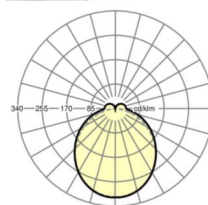

CHARACTERISTICS

Order number	19470004220
EAN number	4020863395842
Commodity code	94051190
Certification mark	IP 20, Protection class I, ENEC10 VDE, F, HACCP DIN10500/Food/IFS-application-related suitability/BRC, Indoor, CE
Impact resistance (IK rating)	IK03 (-20°C bis 30°C)
Ambient temperatur	ta -20°C to 30°C
Warranty period	5 years
State funding programs	BEG - Federal funding for efficient buildings (valid only for Germany)

ELECTRICAL ENGINEERING

Controller	Electronic multi-lumen driver, 16-steps (1 pcs.)
System output	53W-30W
Mains voltage	230V/50Hz
Energy efficiency class/light source	D

LIGHTING TECHNOLOGY

Placement	LED, Colour rendering/Light colour CRI ≥ 80 / 4000K
Colour tolerance (MacAdam)	3SDCM
Nominal luminous flux/switching steps (EDM)	7700lm/53W, 7500lm/52W, 7300lm/50W, 7100lm/48W, 6900lm/47W, 6700lm/45W, 6500lm/44W, 6300lm/42W, 6100lm/41W, 5800lm/39W, 5600lm/37W, 5400lm/36W, 5200lm/34W, 5000lm/33W, 4800lm/31W, 4600lm/30W
LED service life	50000h L80/B10 (Tq 30°C)
Luminaire luminous efficiency	157lm/W-144lm/W
Beam angle	115° (C0) / 110° (C90)
UGR lat./long.	26.5 / 25.9 (53W)

DEEP-LINK

<https://www.regiolum.de/en/article/19470004220>

Reference	LED 7700lm/53W 840
η_{LB}	100 %
$\Phi \downarrow/\uparrow$	90 % / 10 %
UGR lat./long.	26.5 / 25.9